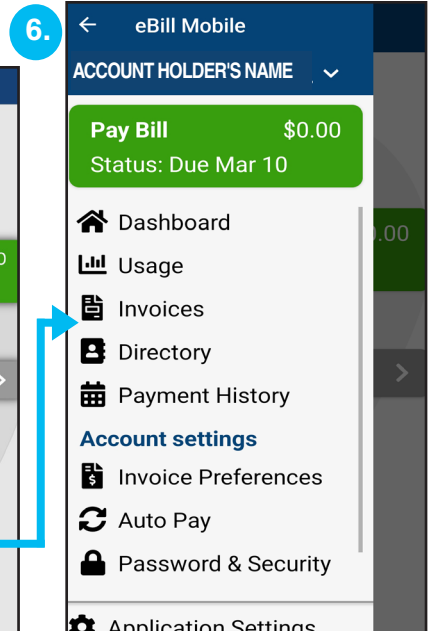

## How To Get Started With eBill Mobile App

1. **Download eBill Mobile App** and install it on your mobile device. Search App Store or Google Play store for the eBill Mobile App.

### "Choose Your Provider"

Enter the zip code of your RC service location and tap on the "Search." The RC Technologies logo will pop up as shown. Tap on the RC logo.

4. **You will be prompted for RC eBill username and password.** Enter those in the respective areas. Then select "Login". After logging in it will take you to main screen, DASHBOARD.

5. **Main DASHBOARD**

**This screen may look different if you signed up for Auto Pay.**

Tap on "Hamburger" menu (3 lines in upper left corner) for a list of activities you can perform.