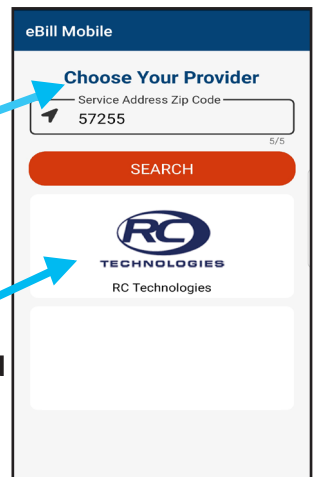

The eBill Mobile app allows you to do just that with your RC Technologies account easily, anytime and anywhere, from your mobile device.

## How To Get Started With eBill Mobile App

1. **Download eBill Mobile App** and install it on your mobile device. Search App Store or Google Play store for the eBill Mobile App.

### "Choose Your Provider"

Enter the zip code of your RC service location and tap on the "Search." The RC Technologies logo will pop up as shown. Tap on the RC logo.

4. **You will be prompted for RC eBill username and password.** Enter those in the respective areas. Then select "Login". After logging in it will take you to main screen, DASHBOARD.