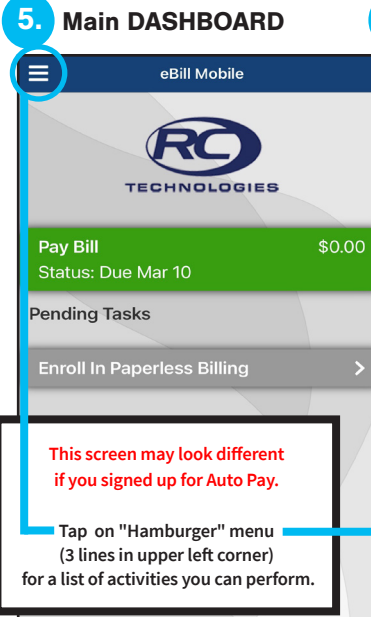

## How To Get Started With eBill Mobile App

1. **Download eBill Mobile App** and install it on your mobile device. Search App Store or Google Play store for the eBill Mobile App.

### "Choose Your Provider"

Enter the zip code of your RC service location and tap on the "Search." The RC Technologies logo will pop up as shown. Tap on the RC logo.

4. **You will be prompted for RC eBill username and password.** Enter those in the respective areas. Then select "Login". After logging in it will take you to main screen, DASHBOARD.

5. **Main DASHBOARD**

**This screen may look different if you signed up for Auto Pay.**

Tap on "Hamburger" menu (3 lines in upper left corner) for a list of activities you can perform.